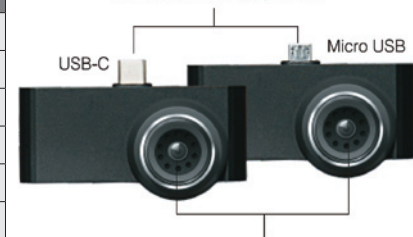

Connect to Smartphone

Infrared Camera lens

AAYUSH ELECTRICALS & INSTRUMENTATION

ISO 9001-2015 CERTIFIED COMPANY

Office Address : # 1, 1st Main, 2nd Cross, Maruthinagar, Bengaluru, Karnataka - 560 026. India

Factory Address : #18 ,4th A Main Road, Bahubali Nagar, Jahalli Village, Bengaluru - 560013

Email : sales@aayushei.com / marketing@aayushei.com / accounts@aayushei.com

Web : www.aayushei.com , Mob : +91 88922 55555 / 96639 82272 / 88922 77777

QMS/019303/1120